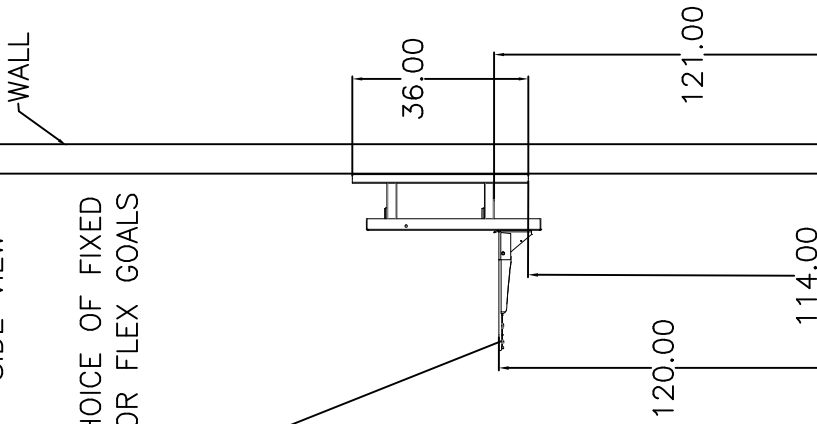

FIRST TEAM SPORTS INC.
 HUTCHINSON, KS 67501
 1-800-649-3688
 www.firstteaminc.com

POWERMOUNT BASKETBALL GOAL
 PRODUCT SUBMITTAL

TOP VIEW

SIDE VIEW

BACKBOARD SIZE 36"x60" TO 42"x72"
 AVAILABLE IN TEMPERED GLASS,
 CLEAR ACRYLIC, STEEL, ALUMINUM
 OR FIBERGLASS

DISTANCE VARIABLE
 FROM 12" TO 38"

BACK VIEW

FRONT VIEW

ALLOW 15" WALL TO
 BACKBOARD IF FT300
 HEIGHT ADJUSTER IS USED

PLAYING SURFACE