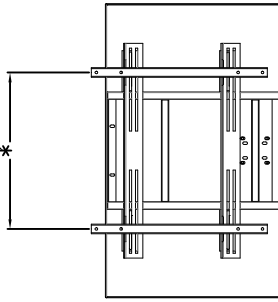

FIRST TEAM SPORTS INC.
 HUTCHINSON, KS 67501
 1-800-649-3688
 www.firstteaminc.com

POWERMOUNT BASKETBALL GOAL
 PRODUCT SUBMITTAL

TOP VIEW

SIDE VIEW

BACKBOARD SIZE 36"x60" TO 42"x72"
 AVAILABLE IN TEMPERED GLASS,
 CLEAR ACRYLIC, STEEL, ALUMINUM
 OR FIBERGLASS

DISTANCE VARIABLE
 FROM 12" TO 38"

BACK VIEW

FRONT VIEW

ALLOW 15" WALL TO
 BACKBOARD IF FT300
 HEIGHT ADJUSTER IS USED

PLAYING SURFACE