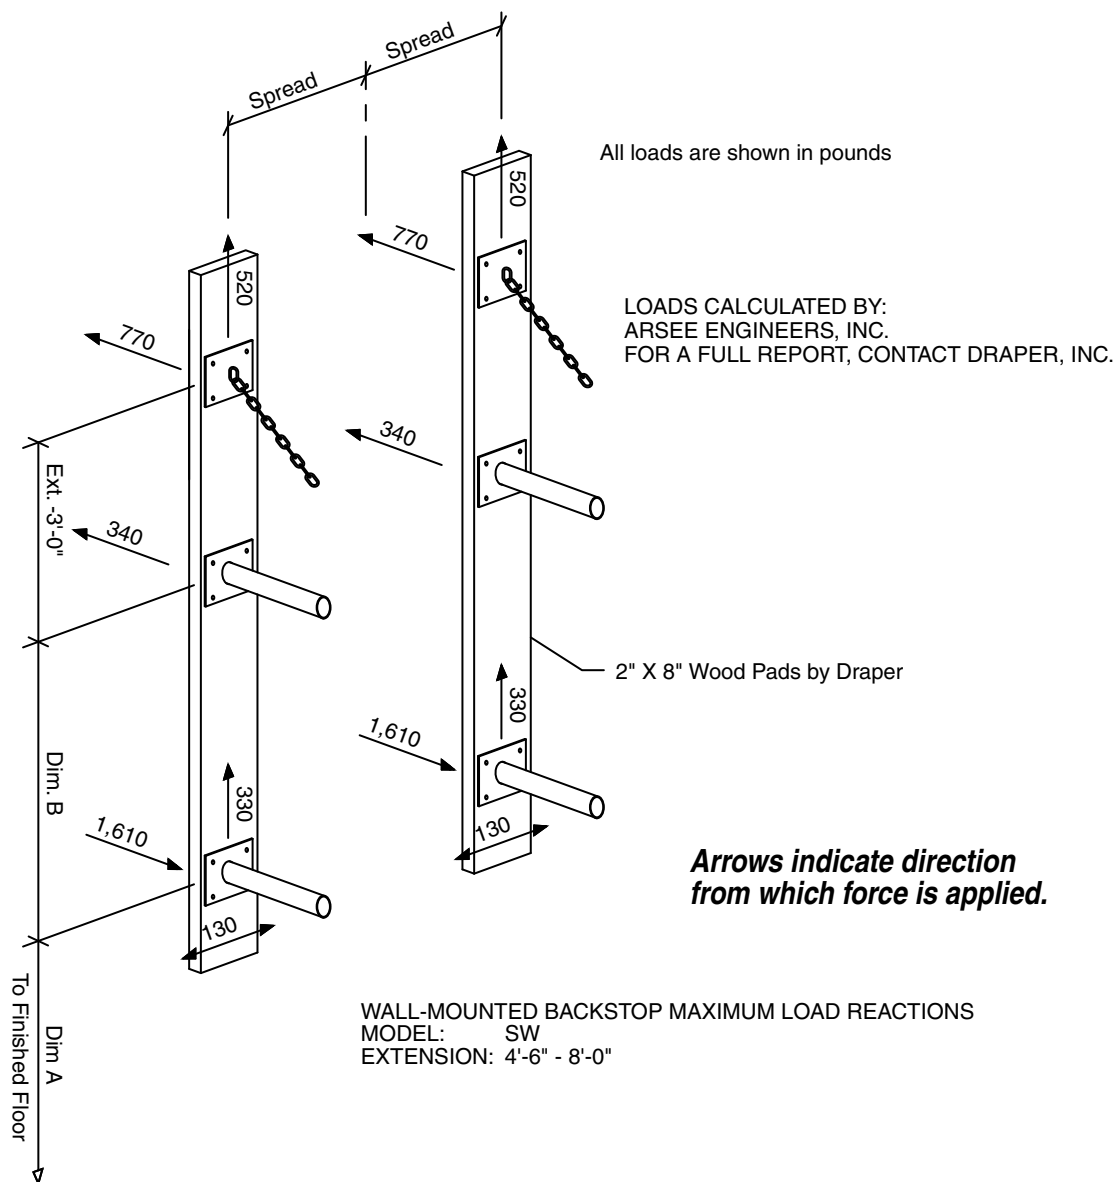

EZ Fold® SW-08

Basketball Backstop—Wall-Mounted,
Stationary Backstop

by DRAPER

Style of Bank	Without Height Adjuster			With Height Adjuster		
	Dimension A	Dimension B	Spread	Dimension A	Dimension B	Spread
Fan Aluminum	9'-9 ³ / ₄ "	1'-8"	1'-5 ¹ / ₂ "	9'-11 ¹ / ₂ "	3'-0"	1'-5 ¹ / ₂ "
Fan Fiberglass	10'-1 ³ / ₄ "	1'-8"	1'-5 ¹ / ₂ "	10'-0"	3'-0"	1'-5 ¹ / ₂ "
Fan Glass	10'-1 ¹ / ₂ "	1'-8"	1'-5 ¹ / ₂ "	9'-11 ³ / ₄ "	3'-0"	1'-5 ¹ / ₂ "
72" x 42" Rectangular Fiberglass	9'-9"	3'-0"	2'-7 ¹ / ₂ "	9'-10 ¹ / ₂ "	3'-0"	1'-5 ¹ / ₂ "
72" x 42" Rectangular Glass	9'-9"	3'-0"	2'-7 ¹ / ₂ "	9'-10 ¹ / ₂ "	3'-0"	1'-5 ¹ / ₂ "
72" x 42" Rectangular Steel	10'-1 ⁷ / ₈ "	1'-8"	1'-5 ¹ / ₂ "	10'-0 ¹ / ₈ "	3'-0"	1'-5 ¹ / ₂ "
72" x 42" Rectangular Wood	9'-9"	3'-0"	2'-7 ¹ / ₂ "	9'-10 ¹ / ₂ "	3'-0"	1'-5 ¹ / ₂ "
72" x 48" Rectangular Fiberglass	9'-3"	3'-6"	2'-7 ¹ / ₂ "	9'-10 ¹ / ₂ "	3'-0"	1'-5 ¹ / ₂ "
72" x 48" Rectangular Glass	9'-3"	3'-6"	2'-7 ¹ / ₂ "	9'-10 ¹ / ₂ "	3'-0"	1'-5 ¹ / ₂ "
72" x 48" Rectangular Steel	10'-1 ⁷ / ₈ "	1'-8"	1'-5 ¹ / ₂ "	10'-0 ¹ / ₈ "	3'-0"	1'-5 ¹ / ₂ "
72" x 48" Rectangular Wood	9'-3"	3'-6"	2'-7 ¹ / ₂ "	9'-10 ¹ / ₂ "	3'-0"	1'-5 ¹ / ₂ "