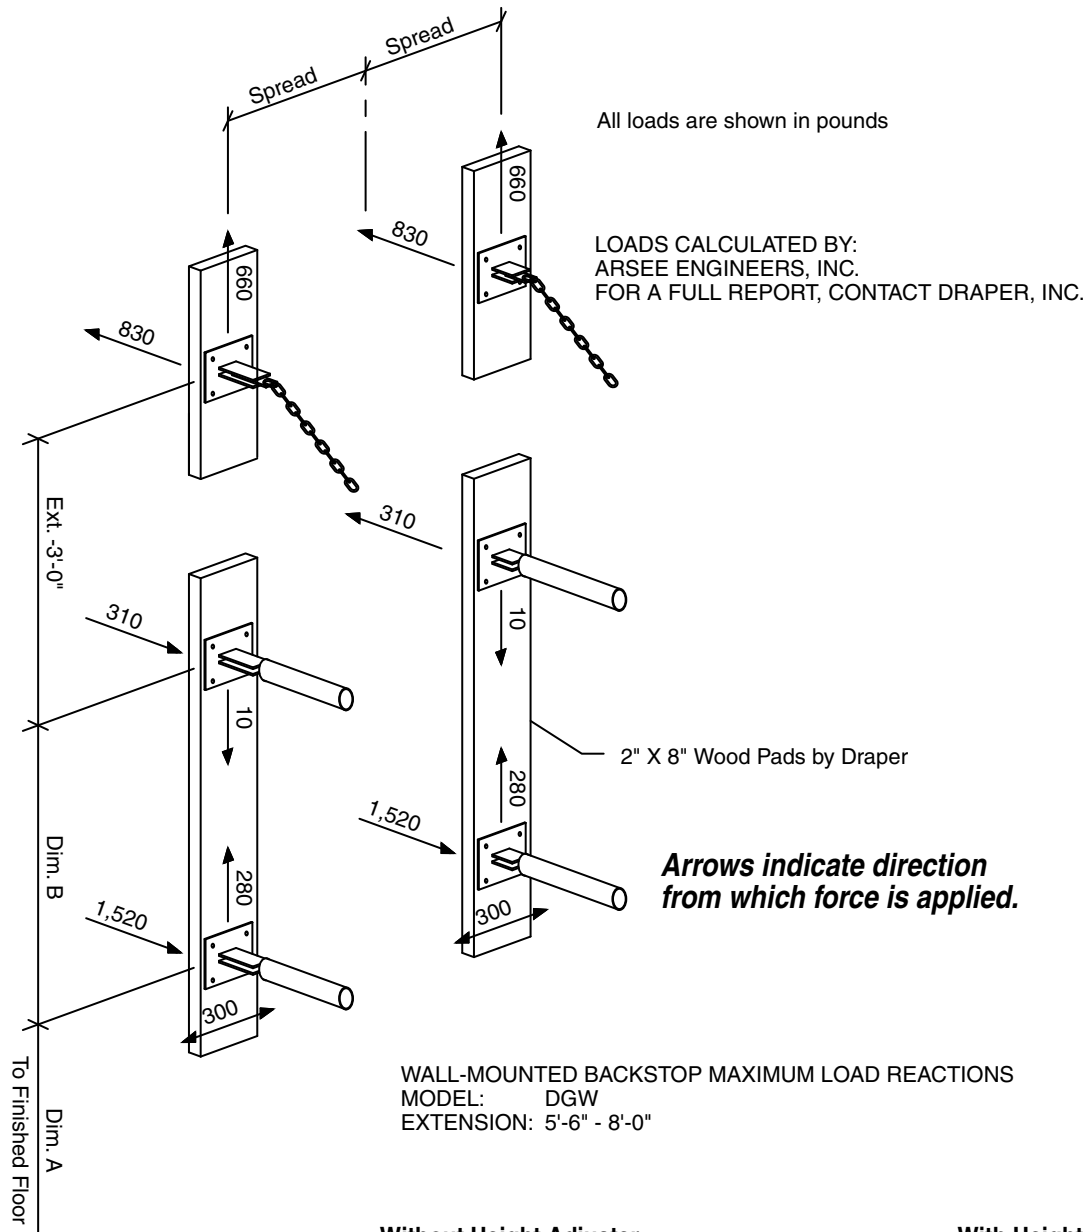

EZ Fold® DGW-08

Basketball Backstop—Wall-Mounted,
Side-Folding Backstop

by DRAPER

Style of Bank	Without Height Adjuster			With Height Adjuster		
	Dimension A	Dimension B	Spread	Dimension A	Dimension B	Spread
Fan Aluminum	9'-9¾"	1'-8"	1'-5½"	9'-11½"	3'-0"	1'-5½"
Fan Fiberglass	10'-1¾"	1'-8"	1'-5½"	10'-0"	3'-0"	1'-5½"
Fan Glass	10'-1½"	1'-8"	1'-5½"	9'-11¾"	3'-0"	1'-5½"
72" x 42" Rectangular Fiberglass	9'-9"	3'-0"	2'-7½"	9'-10½"	3'-0"	1'-5½"
72" x 42" Rectangular Glass	9'-9"	3'-0"	2'-7½"	9'-10½"	3'-0"	1'-5½"
72" x 42" Rectangular Steel	10'-1⅞"	1'-8"	1'-5½"	10'-0⅞"	3'-0"	1'-5½"
72" x 42" Rectangular Wood	9'-9"	3'-0"	2'-7½"	9'-10½"	3'-0"	1'-5½"
72" x 48" Rectangular Fiberglass	9'-3"	3'-6"	2'-7½"	9'-10½"	3'-0"	1'-5½"
72" x 48" Rectangular Glass	9'-3"	3'-6"	2'-7½"	9'-10½"	3'-0"	1'-5½"
72" x 48" Rectangular Steel	10'-1⅞"	1'-8"	1'-5½"	10'-0⅞"	3'-0"	1'-5½"
72" x 48" Rectangular Wood	9'-3"	3'-6"	2'-7½"	9'-10½"	3'-0"	1'-5½"