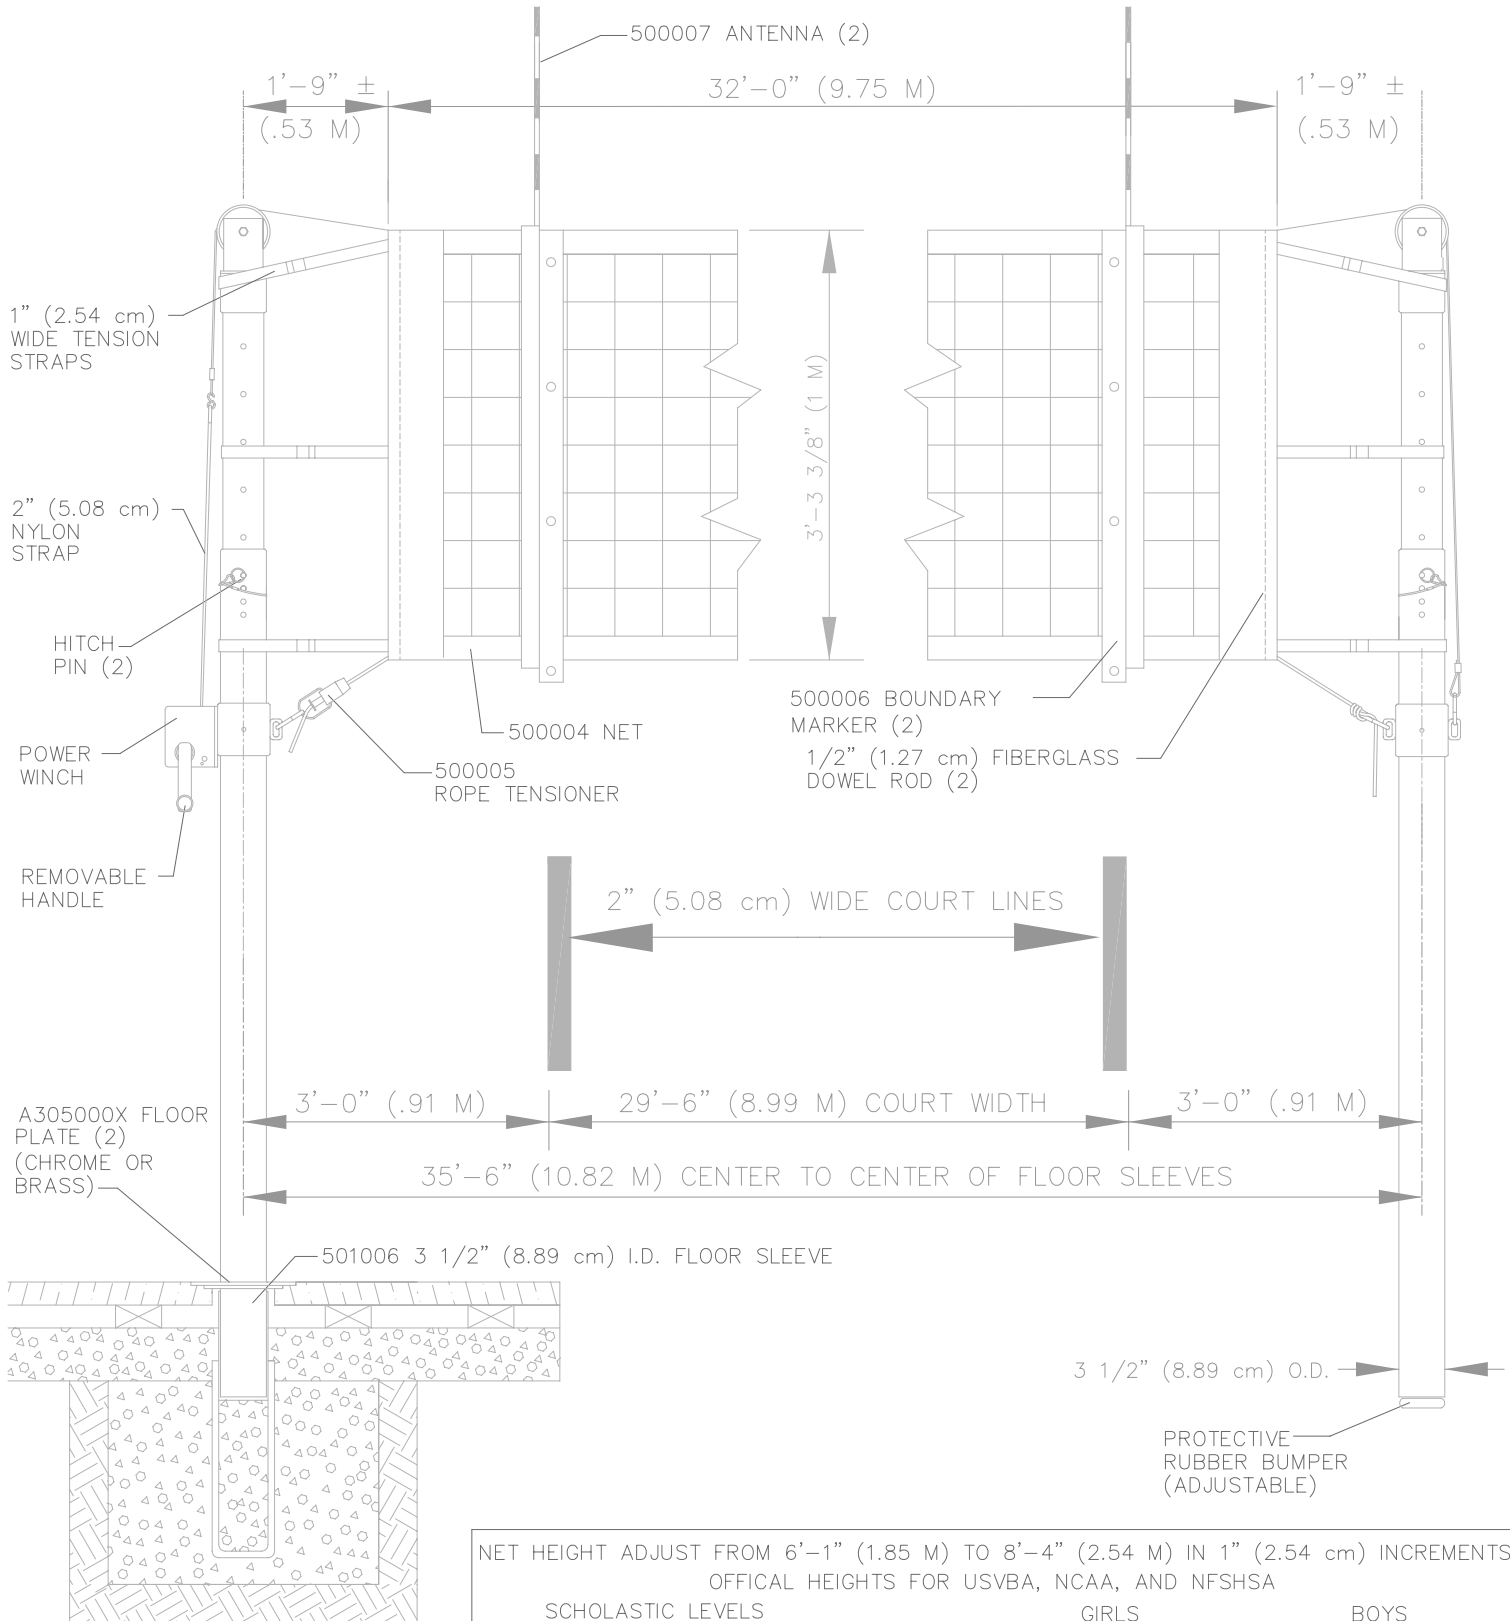

# DRAPER PVS-01 500001 POWER VOLLEYBALL SYSTEM

NET HEIGHT ADJUST FROM 6'-1" (1.85 M) TO 8'-4" (2.54 M) IN 1" (2.54 cm) INCREMENTS  
OFFICAL HEIGHTS FOR USVBA, NCAA, AND NFSHSA

SCHOLASTIC LEVELS	GIRLS	BOYS
GRADES 1 THRU 6 (ELEMENTARY SCHOOL)	6'-1" (1.85 M)	6'-1" (1.85 M)
GRADES 7 THRU 9 (MIDDLE SCHOOL)	7'-4 1/8" (2.24 M)	7'-4 1/8" (2.24 M)
GRADES 7 THRU 9 (JUNIOR HIGH)	7'-4 1/8" (2.24 M)	7'-11 5/8" (2.43 M)
GRADES 9 THRU 12 (SENIOR HIGH)	7'-4 1/8" (2.24 M)	7'-11 5/8" (2.43 M)
COLLEGIATE AND INTERNATIONAL	7'-4 1/8" (2.24 M)	7'-11 5/8" (2.43 M)

NOTE: REGULATION NET HEIGHTS ARE SET AT CENTER OF NET. ENDS OF NET (AT COURT LINES) CANNOT EXCEED THE REGULATION HEIGHT BY MORE THAN 3/4" (2 cm). ALLOW 3/4" (2 cm) NET SAG AT ALL SETTINGS.