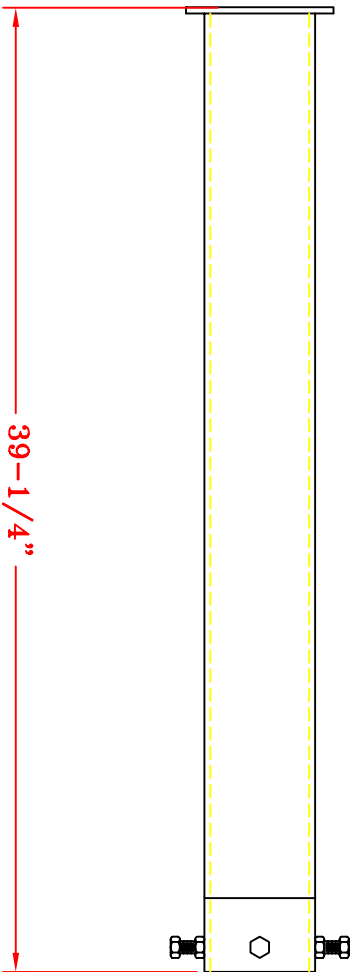

OD1 SLEEVE

OUTDOOR BACKSTOP

DO NOT SCALE

SCG 0402815