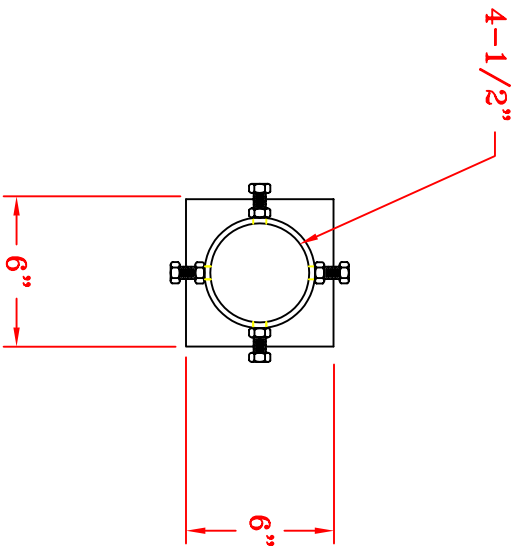

OD1 SLEEVE

OUTDOOR BACKSTOP

DO NOT SCALE

SCG 0402815