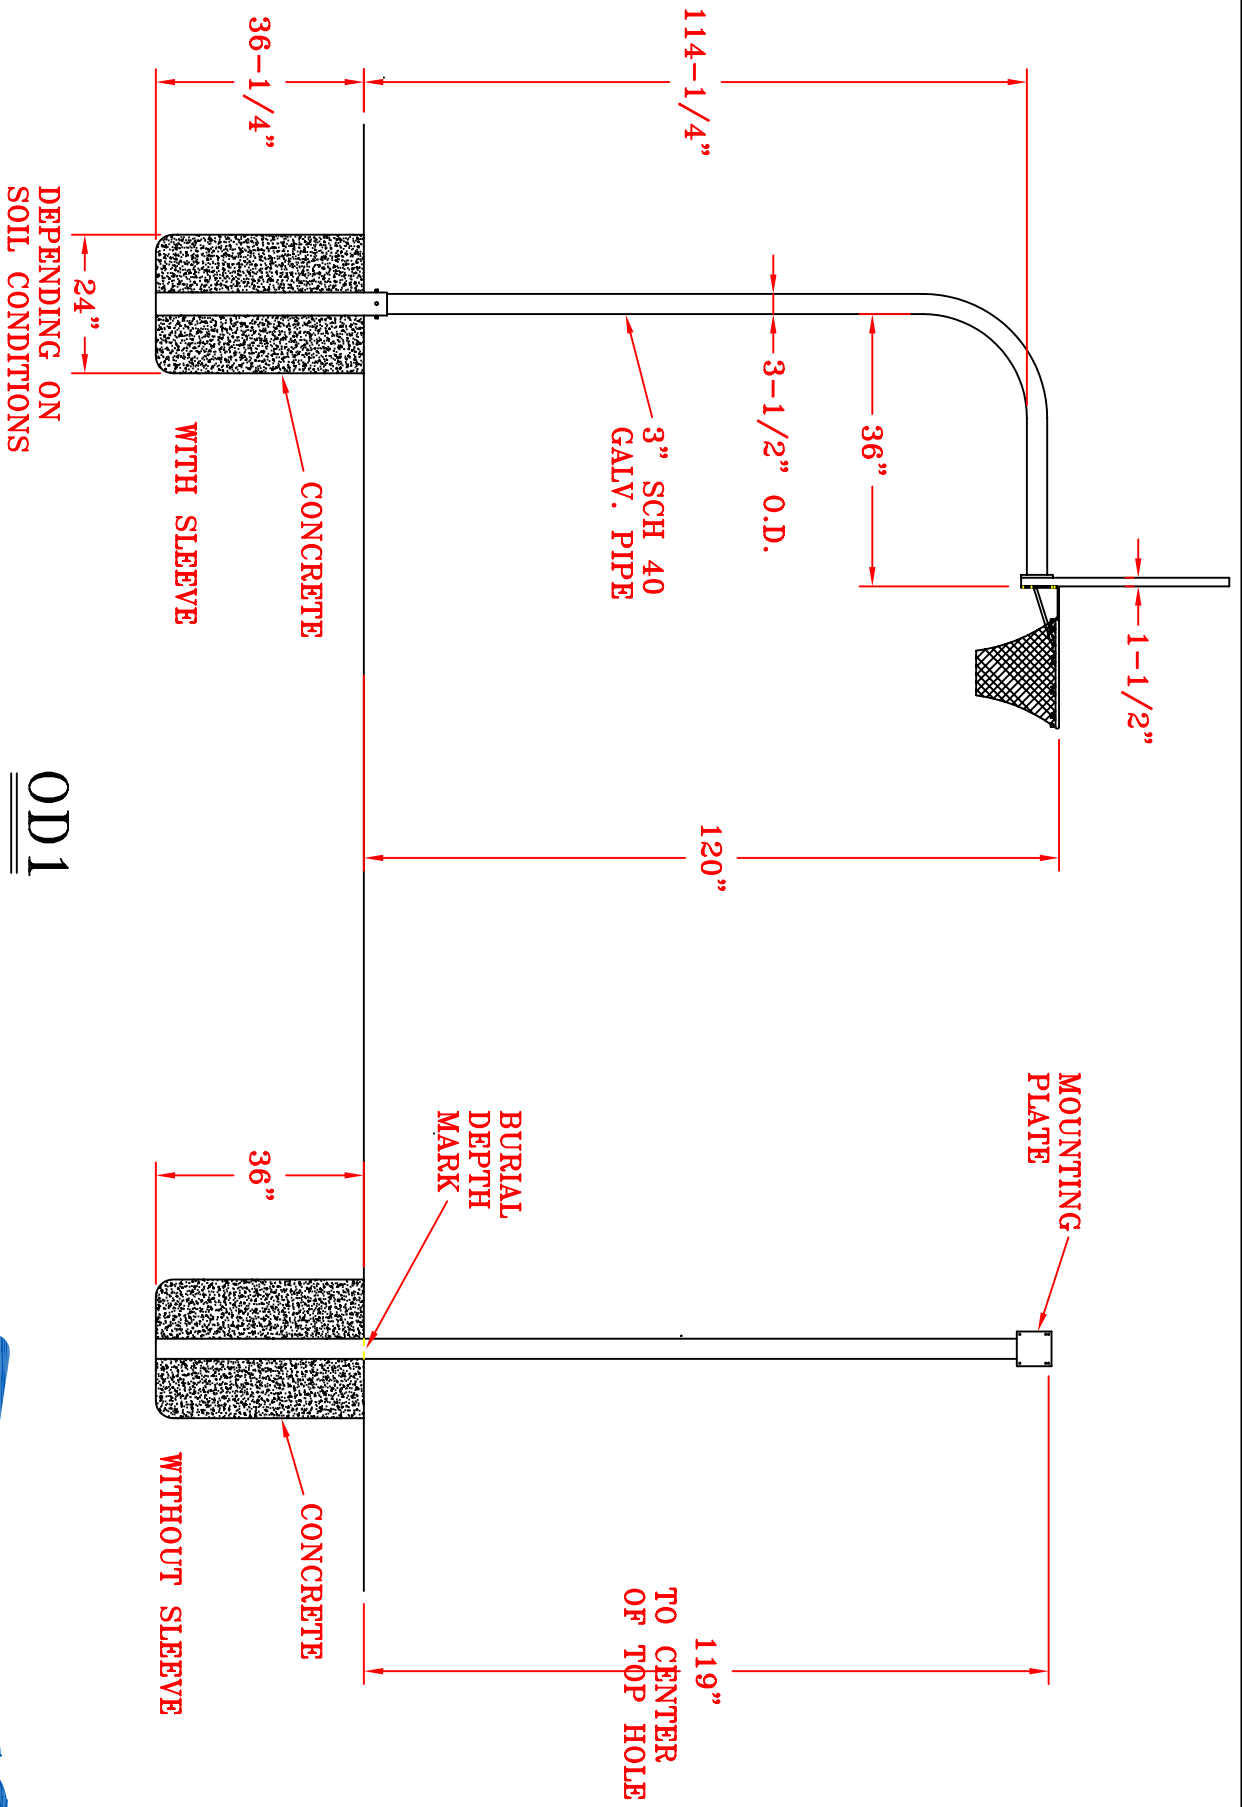

SPALDING®

**OD1 Gooseneck Pole System
3-1/2" Dia. x 3' Extension
Model # 402-801**

OD1
OUTDOOR BACKSTOP

DO NOT SCALE

SCG 0402801

SPALDING SPECIFICATIONS

DATE: 01/01/06

MODEL NUMBER: 402801

DESCRIPTION: OD1 Gooseneck Outdoor Pole System

SPECIFICATIONS:

The OD1 shall be a 3-1/2" O.D. heavy duty galvanized gooseneck single pole.

It is designed for direct mount only for maximum strength in the critical rim mounting area.

The OD1 shall have a 3' extension.

Direct burial in concrete is recommended. Optional ground sleeve sold separately (model SL1).

Conditional lifetime warranty.

SHIPPING WEIGHT: 122 lbs.

OD1 pole system (0402798) also available and includes a 1202 Backboard & SR2 Goal.

SHIPPING WEIGHT: 217 lbs.

OD1 SLEEVE

OUTDOOR BACKSTOP

DO NOT SCALE

SCG 0402815