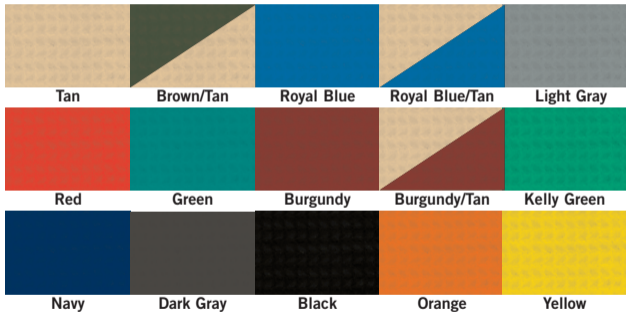

# GymGuard® Cover Colors

*Actual colors may vary.*